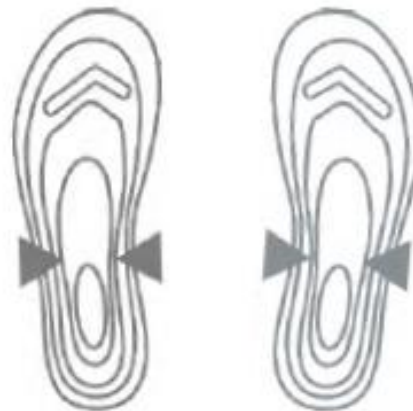

SS06-BL Black

SS06-W White

INNOVATIVE AIR-FOAM TECHNOLOGY

Featuring millions of tiny air bubbles, so soft and light, you'll feel like you're walking on cloud nine.

MOUDLED FOOTBEDS

100% MACHINE WASHABLE

SOFT, FLEXIBLE, WATERPROOF

FIRM HEEL CRADLE

WHOLE FOOT CUSHIONING

METATARSAL DOMES

ARCH SUPPORT

TOE-BAR GRIP

Introducing holster's durable, shock-absorbent EVA slide collection that's making waves in the footwear industry. 100% waterproof, the slides feature podiatry benefits including a sculpted arch, metatarsal dome and toe-bar grip, and deep heel counters and forefoot cradles to improve foot, ankle and lower-leg alignment.